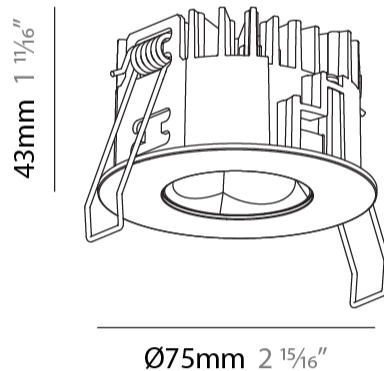

GENERAL

Series: Oiko Pro
Subseries: Oiko Pro Round
Brand: Prolicht
Division: Architectural
Mounting Type: Recessed
Mounting Location: Ceiling
Subcategory: Downlight

PHYSICAL

Shape: Round
Diameter (mm): 75
Diameter (in): 2 ¹⁵/₁₆
Height (mm): 43
Height (in): 1 ¹¹/₁₆
Ceiling Thickness (mm): 1 - 25
Ceiling Thickness (in): 1/16 - 1 3/16
Min. Recessing Depth (mm): 50
Min. Recessing Depth (in): 1 ¹⁵/₁₆
Light Distribution: Direct
Diffuser: Lens Pack - Spread Lens / Linear Spread Lens / Honeycomb Louver
Fixture Finish: SSR / BKV / CWI / CRY / HAB / UFT / ITA / RUA / FTG / MYG / LOD / PUS / FRO / FUP / KIA / POP / BLS / SPG / MEY / GOH / GUM / CHC / COM / ABZ / JAG / OBR / MOS / ROR
Fixture Material: Aluminum Die Cast
Cut-out Measurements: 68mm / 2 11/16" Diameter

ELECTRICAL

Lamp Type: LED (Zhaga Standard)
Input Wattage (W): 14
Total Output Wattage (W): 12.7
Dimming: Dali Dimming
Driver Included: No
Driver Location: Recessed Housing
Driver Type: Constant Current - Universal (120Vac only for DALI driver)
Driver Class: Class 2
Input Voltage (V): 120 - 277
Constant Current (MA): 700

LED

Color Temperature (°K): 2700-6500 Tunable White
Max. Delivered Lumen (lm): 1381
Nominal Lumen (lm): 1460
CRI: >93 CRI
Lamp Life (hrs): 50000
Special LEDs offerings: Tunable White

OPTICAL

Reflector°: 62
Adjustability: Fixed

RATINGS AND CERTIFICATIONS

Certified By: Certified for North American Standards
IP rating: IP20