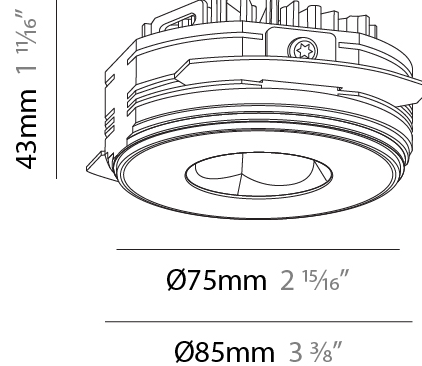

GENERAL

Series: Oiko Pro
Subseries: Oiko Pro Round
Brand: Prolicht
Division: Architectural
Mounting Type: Trimless
Mounting Location: Ceiling
Subcategory: Downlight

PHYSICAL

Shape: Round
Diameter (mm): 75
Diameter (in): 2 15/16
Height (mm): 43
Height (in): 1 11/16
Ceiling Thickness (mm): 10 / 12.5 / 15 / 25
Ceiling Thickness (in): 3/8 or 1/2 or 9/16 or 1
Min. Recessing Depth (mm): 50
Min. Recessing Depth (in): 1 15/16
Light Distribution: Direct
Diffuser: Lens Pack - Spread Lens / Linear Spread Lens / Honeycomb Louver
Fixture Finish: SSR / BKV / CWI / CRY / HAB / UFT / ITA / RUA / FTG / MYG / LOD / PUS / FRO / FUP / KIA / POP / BLS / SPG / MEY / GOH / GUM / CHC / COM / ABZ / JAG / OBR / MOS / ROR
Fixture Material: Aluminum Die Cast
Cut-out Measurements: 86mm / 2 11/16" Diameter

ELECTRICAL

Lamp Type: LED (Zhaga Standard)
Input Wattage (W): 14
Total Output Wattage (W): 12.7
Dimming: Dali Dimming
Driver Included: No
Driver Location: Recessed Housing
Driver Type: Constant Current - Universal (120Vac only for DALI driver)
Driver Class: Class 2
Input Voltage (V): 120 - 277
Constant Current (MA): 700

LED

Color Temperature (°K): 2700-6500 Tunable White
Max. Delivered Lumen (lm): 1381
Nominal Lumen (lm): 1460
CRI: >90 CRI
Lamp Life (hrs): 50000
Special LEDs offerings: Tunable White

OPTICAL

Reflector°: 62
Adjustability: Fixed

RATINGS AND CERTIFICATIONS

Certified By: Certified for North American Standards
IP rating: IP20